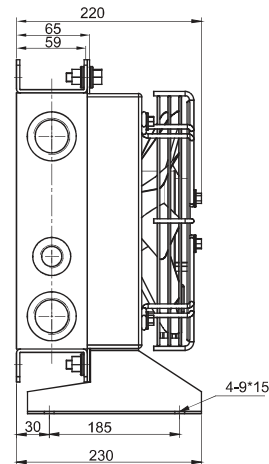

AH Series Plate-Fin Hydraulic Aluminum Oil Coolers

Specifications

LOC-016-120L

型号 Model	LOC-016	冷却能力 Cooling Capacity	6.5KW
流量 Rate of flow	120L/min	重量 Weight	18KG
工作压力 Working pressure	≤2MPa	包装尺寸 Packing size	55*50*26CM
风扇功率 Fan power	140W	风扇电压 Fan voltage	AC220V-240V/DC12V/DC24V/50HZ Special voltage & size can be customized
外翅片散热面积 Exterior cooling area	4.8M ²	温控器 Thermostat	Operational Temperature 50°C (Tolerance ± 3°C)

Dimensions

Performance Curves

Heat diffusion function

Pressure graph