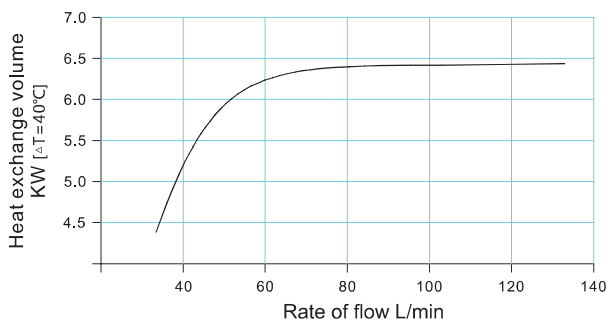

AH Series Plate-Fin Hydraulic Aluminum Oil Coolers

Specifications

LOC-016-120L

型号 Model	LOC-016	冷却能力 Cooling Capacity	6.5KW
流量 Rate of flow	120L/min	重量 Weight	18KG
工作压力 Working pressure	≤2MPa	包装尺寸 Packing size	55*50*26CM
风扇功率 Fan power	140W	风扇电压 Fan voltage	AC220V-240V/DC12V/DC24V/50HZ Special voltage & size can be customized
外翅片散热面积 Exterior cooling area	4.8M ²	温控器 Thermostat	Operational Temperature 50°C (Tolerance ± 3°C)

Dimensions

Performance Curves

Heat diffusion function

Pressure graph