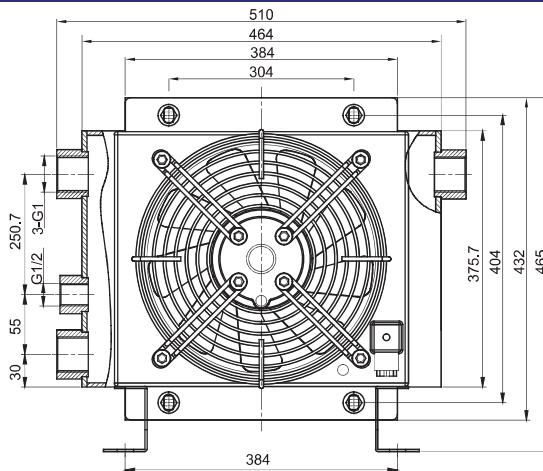

AH Series Plate-Fin Hydraulic Aluminum Oil Coolers

Specifications

LOC-016-120L

型号 Model	LOC-016	冷却能力 Cooling Capacity	6.5KW
流量 Rate of flow	120L/min	重量 Weight	18KG
工作压力 Working pressure	≤2MPa	包装尺寸 Packing size	55*50*26CM
风扇功率 Fan power	140W	风扇电压 Fan voltage	AC220V-240V/DC12V/DC24V/50HZ Special voltage & size can be customized
外翅片散热面积 Exterior cooling area	4.8M ²	温控器 Thermostat	Operational Temperature 50°C (Tolerance ± 3°C)

Dimensions

Performance Curves

Heat diffusion function

Pressure graph